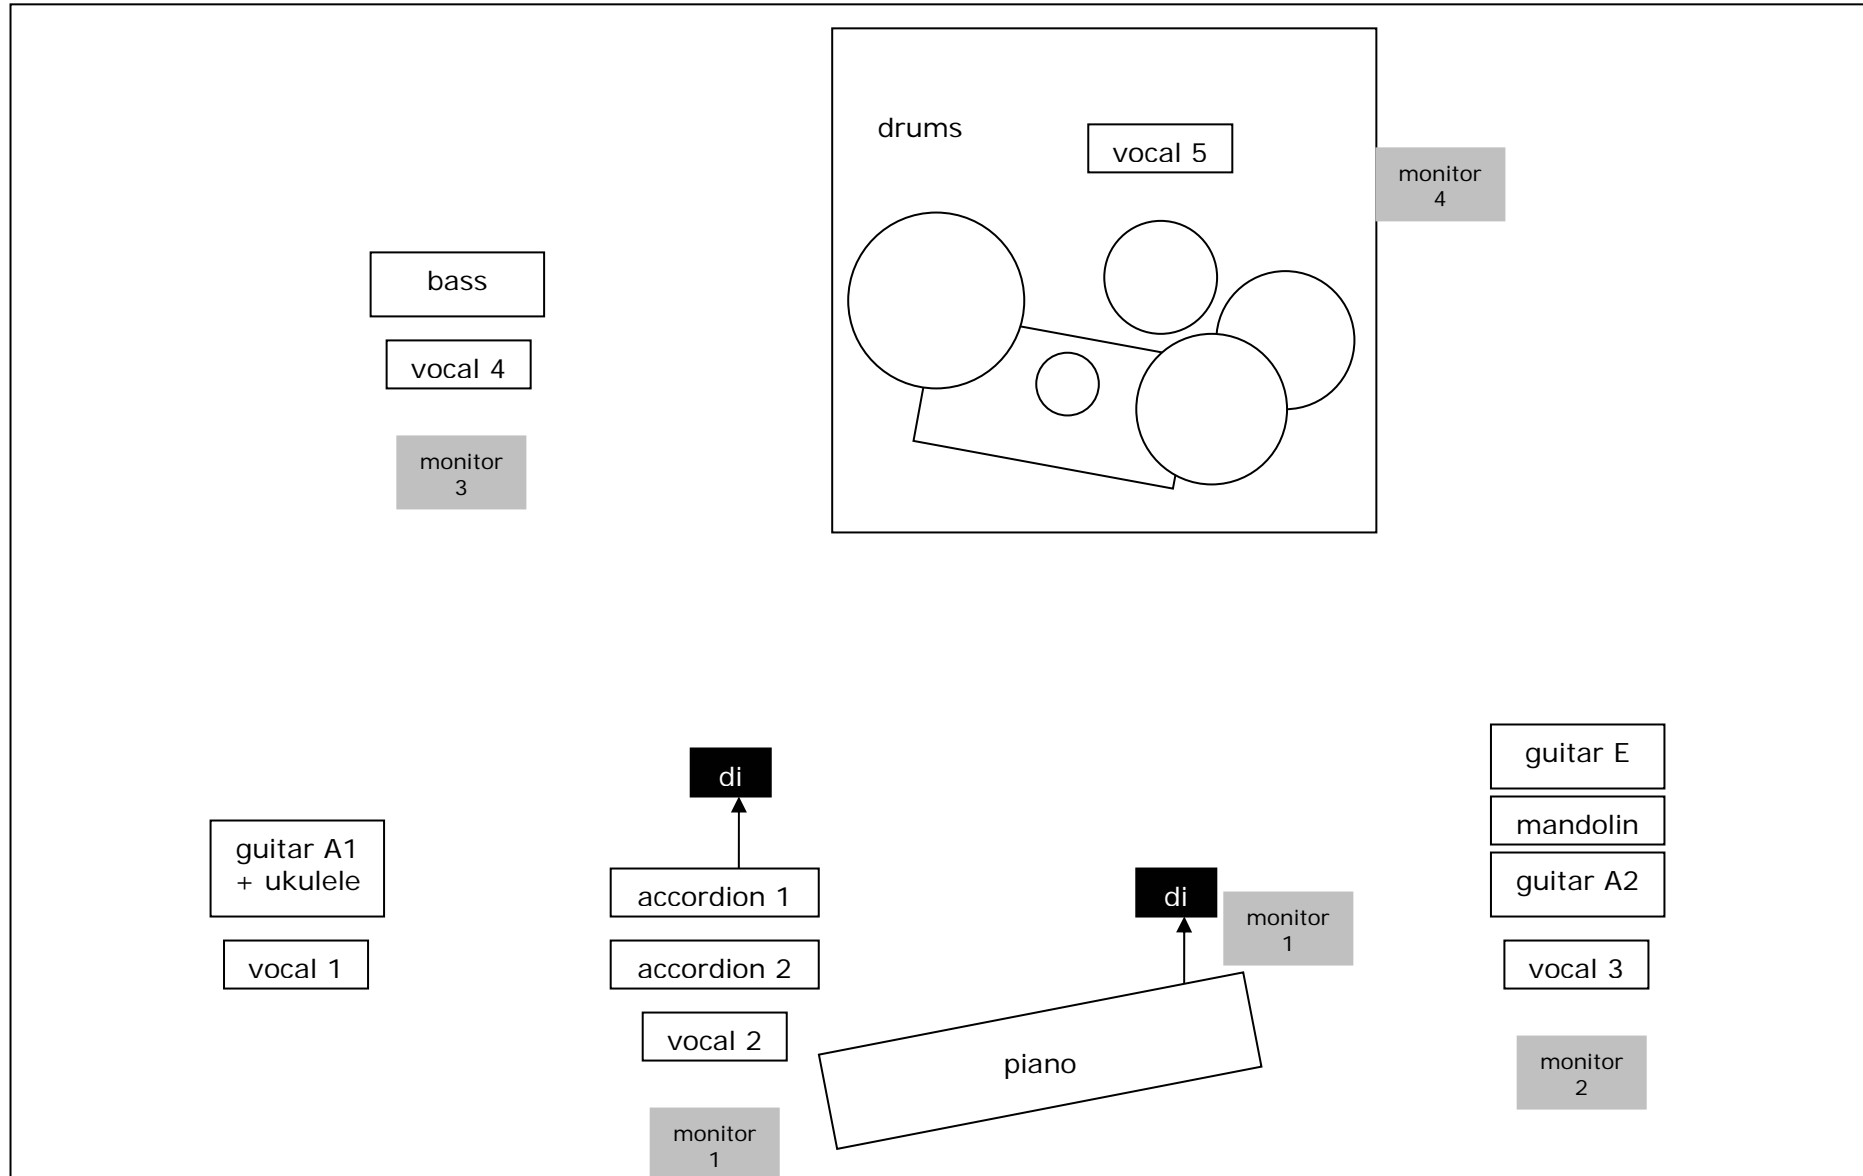

# BACKLINE SETUP

last update 01.02.2012

# BACKLINE SETUP

last update 01.02.2012

SUB	FOH	SOURCE	INSERT	MIC TYPE	IN USE
	1	KICK		Audix D6	Audix D6
	2	SNARE		Shure SM 57	Beyerdynamic M 420 N (C)
	3	OVERHEAD L		AKG C 451 B	AKG C1000 S
	4	OVERHEAD R		AKG C 451 B	AKG C1000 S
	5	BASS		direct in	direct in
	6	GUITAR A1 + UKULELE		direct in	direct in
	7	ACCORDION 1		di	di + LIMEX Wireless
	8	ACCORDION 2		direct in	Sennheiser e604
	9	PIANO L		di	di
	10	GUITAR E		Shure SM 57	Shure SM 57
	11	GUITAR A2		direct in	direct in
	12	MANDOLIN		direct in	direct in
	13				
	14				
	15				
	16	VOCAL 5		Shure SM 58	Shure SM 58
	17	VOCAL 4		Shure SM 58	Shure SM 58
	18	VOCAL 3		Shure SM 58	Shure SM 58
	19	VOCAL 2		Shure SM 58	Shure SM 58
	20	VOCAL 1 (LEAD)		Shure SM 58	Shure SM 58

# BACKLINE SETUP

last update 01.02.2012

		PA + STAGE	
		MIXER	24 Channels, 2 Effects, 4 Monitors, Inserts, 3-/4-band EQ (parametric Mids) 48 Volt Phantompower
		EFFECTS	Hall, Digital-Delay, Compressor, Sum + Monitor EQ
		LIGHTS	min. 8 Lamps (1000 W) Light Desk
		MONITORS	4 separate Ways 5 Monitors
		DRUMRISER	2 m X 2 m
		POWER	6x 220 V/16 A (bass, guitarA1, accordion1, piano, guitarE, guitar A2)
		DI	2x active (accordion1, piano)
		MICROPHON STANDS	7x tall 2x small
		CABLE XLR - XLR	8x 10 m 10x 6 m
		CATERING	5x Towels 5x Water, Orangenjuice, Cappuccino, Meal, Sandwiches, Snacks, Fruits

# BACKLINE SETUP

last update 01.02.2012

		BACKLINE	
		DRUMSET	28" Kick, 14" Snare Hihat, 2x Ride, Splash 2x Cowbell, Woodblock Footpedal, Hihatpedal, Snaresstand, 3x Cymbalstand, Stool
		PERCUSSION	Washboard, Triangle, Shaker, Darabouka
		BASS	Fender Squier Vintage Jazz E-Bass Double Bass Phil Jones Bass Suitcase (Amp) + Phil Jones Bass 4 B (Box)
		GUITAR	Yamaha FX 370 C Lanikai LU 21 Soprano Fender Stratocaster Martin Triple O Mandolin Kentucky KM1500
		PIANO	Stagepiano Roland RD-700 SX
		ACCORDION	Beltuna aktiv 5 - 72 Bass Martin One-Row C-G-D
		PLEASE CALL	Stefan BALDAUF +49 179 2114623