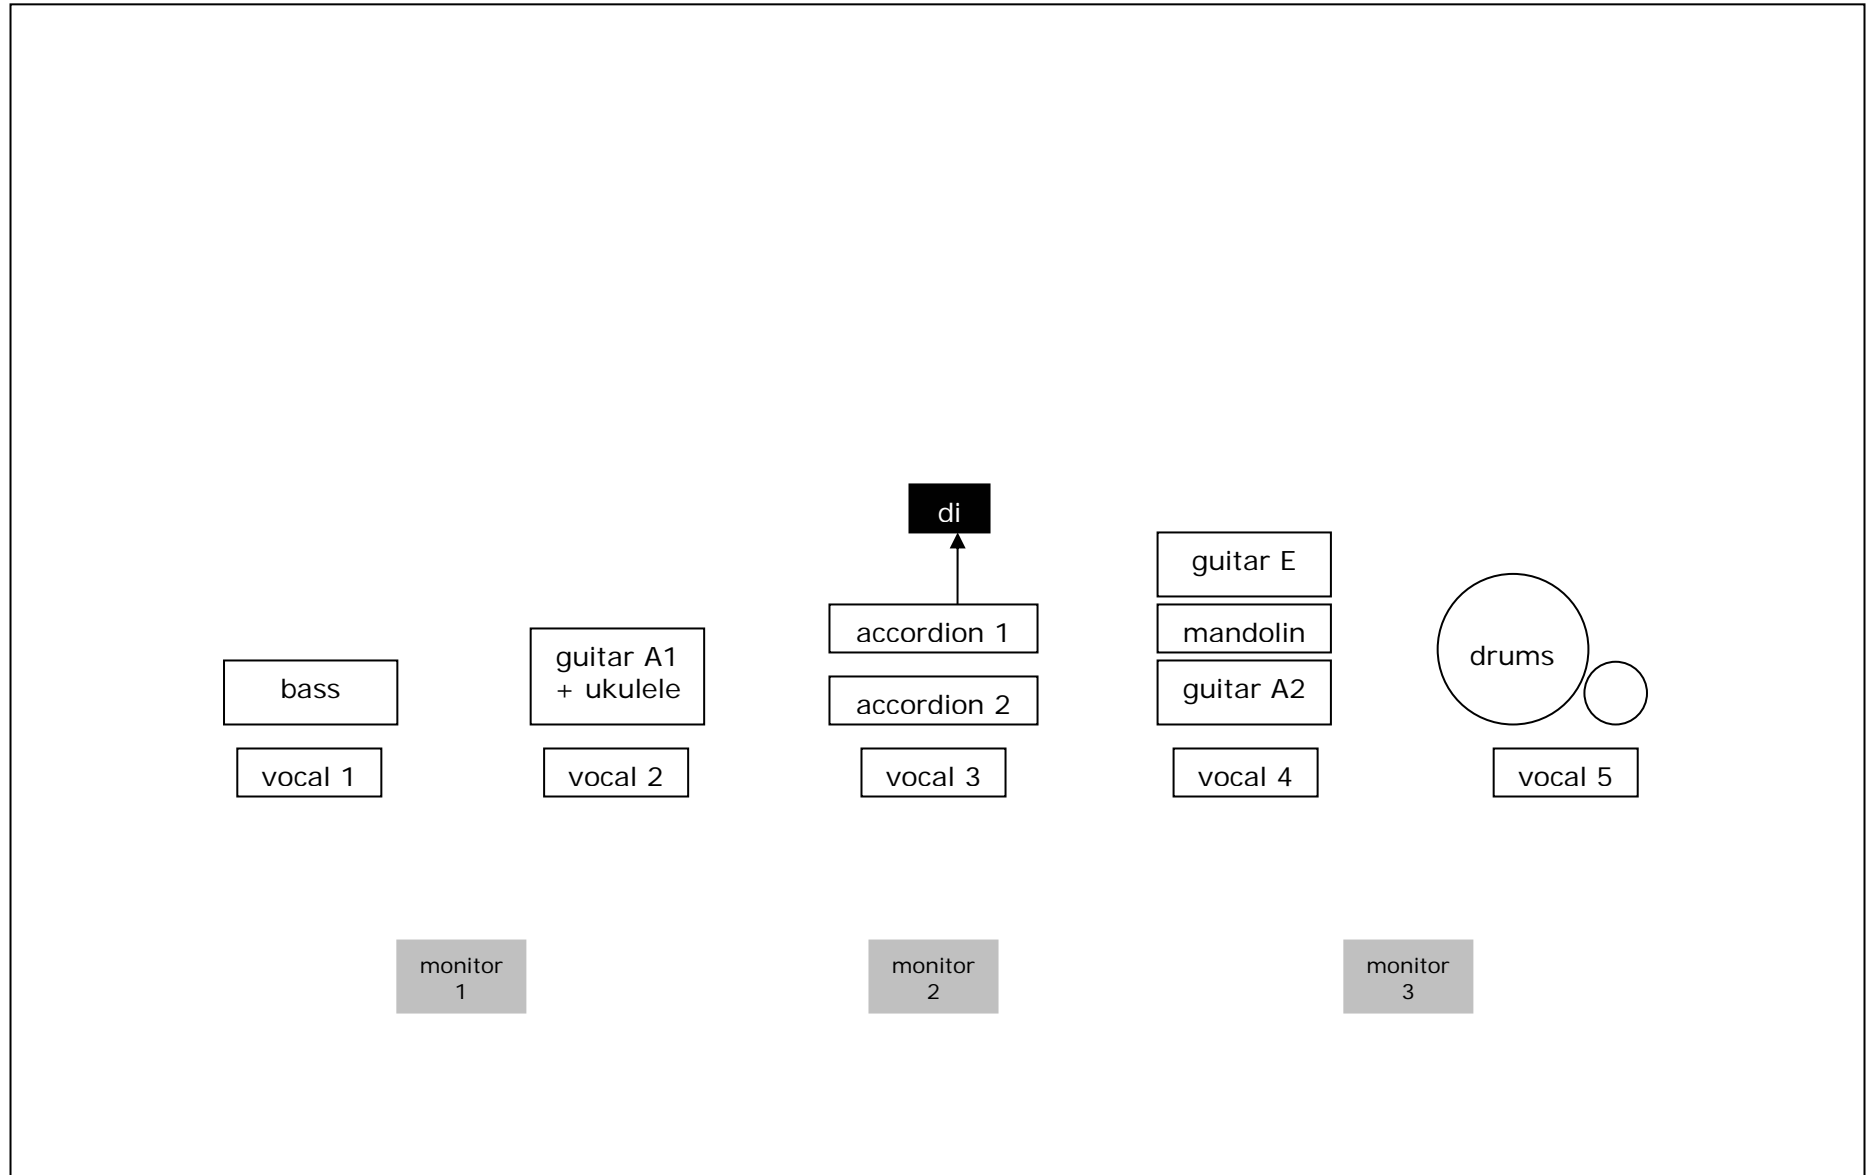

ZYDECO ANNIE & SWAMP CATS

"hot and spicy – unplugged music from Louisiana"

BACKLINE SETUP

last update 01.02.2012

ZYDECO ANNIE & SWAMP CATS

"hot and spicy – unplugged music from Louisiana"

BACKLINE SETUP

last update 01.02.2012

SUB	FOH	SOURCE	INSERT	MIC TYPE	IN USE
	1	BASS		direct in	direct in
	2	GUITAR A1 + UKULELE		direct in	direct in
	3	ACCORDION 1		di	di + LIMEX Wireless
	4	ACCORDION 2		direct in	Sennheiser e604
	5	GUITAR E		Shure SM 57	Shure SM 57
	6	GUITAR A2		direct in	direct in
	7	MANDOLIN		direct in	direct in
	8	KICK		Audix D6	Audix D6
	9	OVERHEAD		AKG C 451 B	AKG C1000 S
	10				
	11				
	12	VOCAL 1		Shure SM 58	Shure SM 58
	13	VOCAL 2 (LEAD)		Shure SM 58	Shure SM 58
	14	VOCAL 3		Shure SM 58	Shure SM 58
	15	VOCAL 4		Shure SM 58	Shure SM 58
	16	VOCAL 5		Shure SM 58	Shure SM 58
	17				
	18				
	19				
	20				

ZYDECO ANNIE & SWAMP CATS

"hot and spicy – unplugged music from Louisiana"

BACKLINE SETUP

last update 01.02.2012

		PA + STAGE	
		MIXER	24 Channels, 2 Effects, 4 Monitors, Inserts, 3-/4-band EQ (parametric Mids) 48 Volt Phantompower
		EFFECTS	Hall, Digital-Delay, Compressor, Sum + Monitor EQ
		LIGHTS	min. 8 Lamps (1000 W) Light Desk
		MONITORS	3 separate Ways 3 Monitors
		DRUMRISER	-
		POWER	5x 220 V/16 A (bass, guitarA1, accordion1, guitarE, guitar A2)
		DI	1x active (accordion1)
		MICROPHON STANDS	6x tall 2x small
		CABLE XLR - XLR	7x 10 m 7x 6 m
		CATERING	5x Towels 5x Water, Orangenjuice, Cappuccino, Meal, Sandwiches, Snacks, Fruits