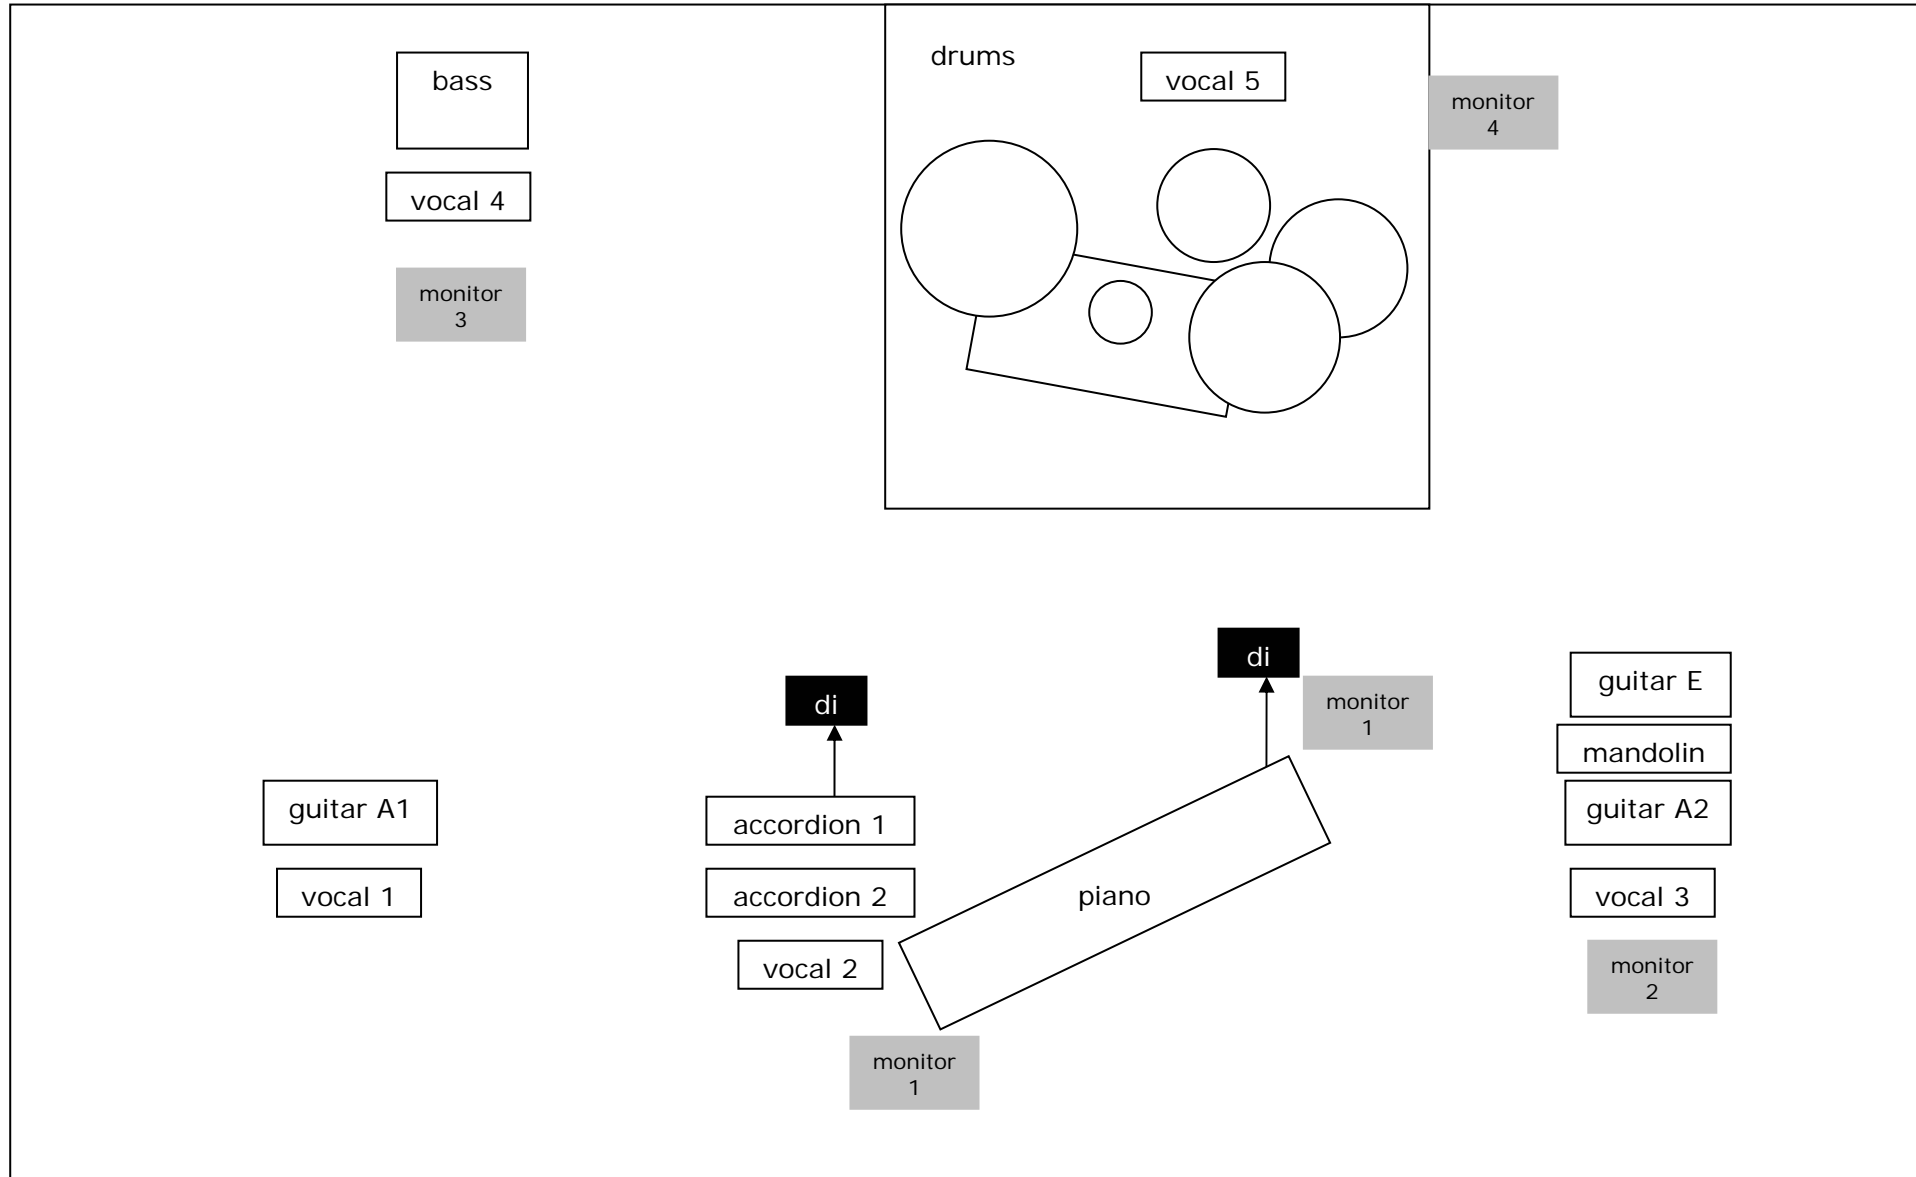

backline setup ZYDECO ANNIE & SWAMP CATS - "...would be nice"

backline setup ZYDECO ANNIE & SWAMP CATS - "...would be nice"

SUB	FOH	SOURCE	INSERT	MIC TYPE	IN USE
	1	KICK		Audix D6	Audix D6
	2	SNARE		Shure SM 57	Beyerdynamic M 420 N (C)
	3	OVERHEAD L		AKG C 451 B	AKG C1000 S
	4	OVERHEAD R		AKG C 451 B	AKG C1000 S
	5	BASS		-	direct in
	6	GUITAR A1		-	direct in
	7	ACCORDION 1		di	di + LIMEX Wireless
	8	ACCORDION 2		-	Sennheiser e604
	9	PIANO L		di	di
	10	GUITAR E		Shure SM 57	Shure SM 57
	11	MANDOLIN		-	direct in
	12	GUITAR A2		-	direct in
	13				
	14				
	15				
	16	VOCAL 5		Shure SM 58	Shure SM 58
	17	VOCAL 4		Shure SM 58	Shure SM 58
	18	VOCAL 3		Shure SM 58	Shure SM 58
	19	VOCAL 2		Shure SM 58	Shure SM 58
	20	VOCAL 1		Shure SM 58	Shure SM 58

backline setup ZYDECO ANNIE & SWAMP CATS - "...would be nice"

		PA + STAGE	
		MIXER	24 Channels, 2 Effects, 4 Monitors, Inserts, 3-/4-band EQ (parametric Mids) 48 Volt Phantompower
		EFFECTS	Hall, Digital-Delay, Compressor, Sum + Monitor EQ
		LIGHTS	min. 8 Lamps (1000 W) Light Desk
		MONITORS	4 separate Ways 5 Monitors
		DRUMRISER	2 m X 2 m
		POWER	4x 220 V/16 A (bass, guitar, piano, accordion1)
		DI	2x active (piano, accordion1)
		MICROPHON STANDS	7x tall (2x overhead, 5x vocal) 2x small (snare, guitar)
		CABLE XLR - XLR	8x 10 m (2x overhead, accordion2, 5x vocal) 8x 6 m (kick, snare, bass, guitar, guitarA, mandolin, piano, accordion1)
		CATERING	5x Towels 5x Water, Orangenjuice, Cappuccino, Meal, Sandwiches, Snacks, Fruits